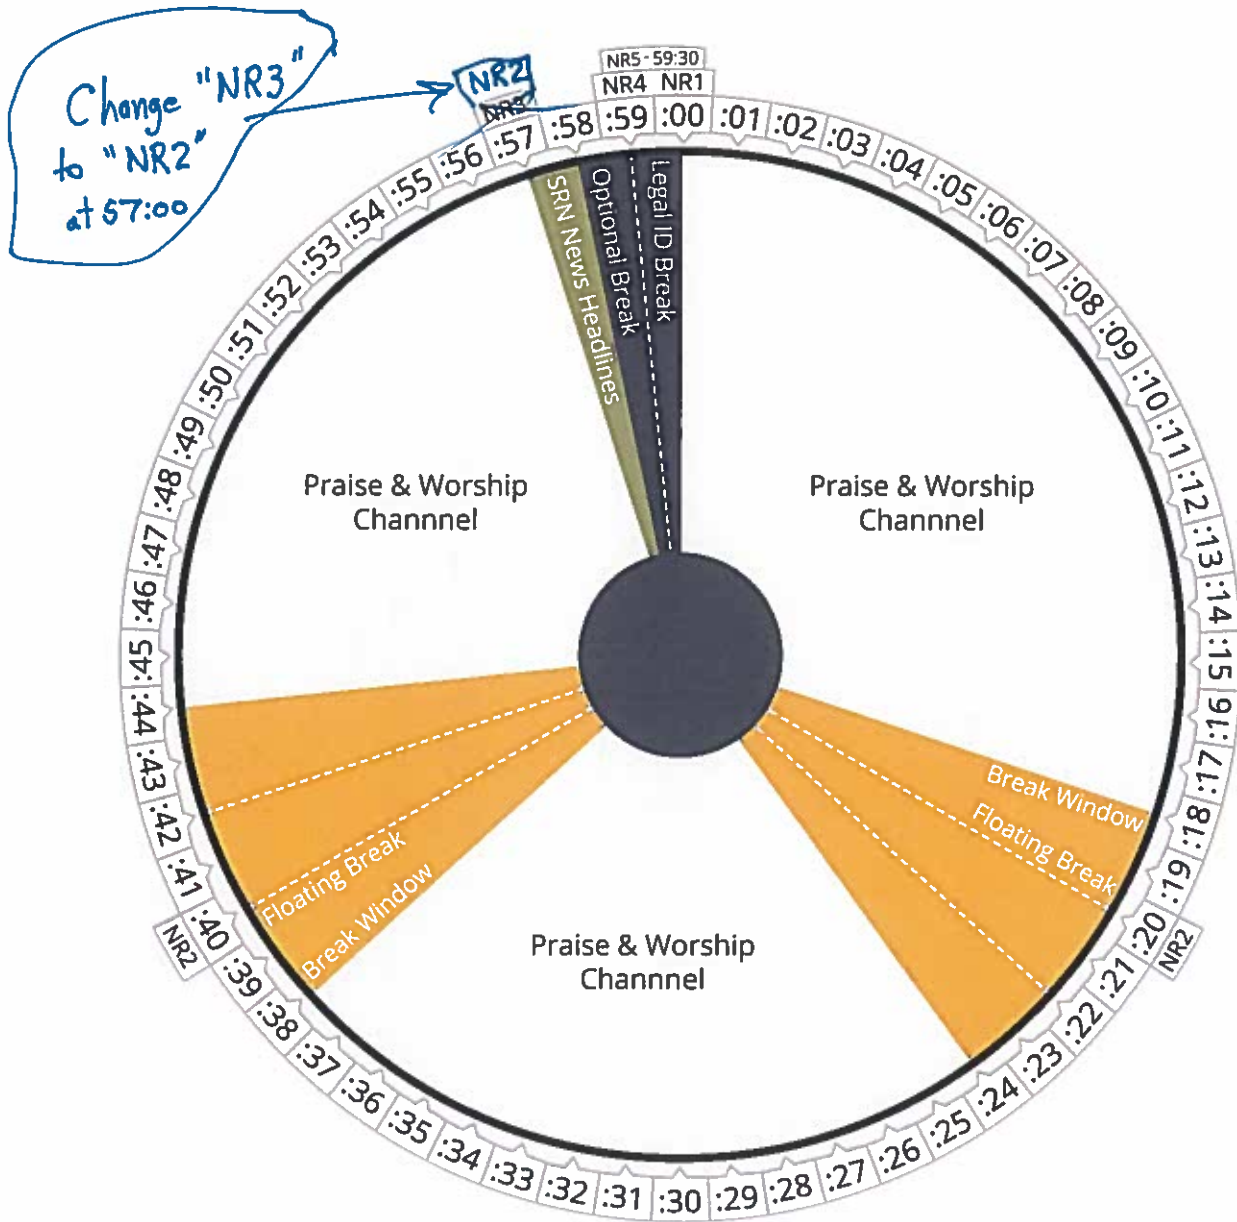

MOODY RADIO®

Sunday-Saturday, 7-days a week
Overnight 11p-4:59a

Air Time

Sunday-Saturday, 7-days a week

Pacific	09:00p - 03:00a
Mountain	10:00p - 04:00a
Central	11:00p - 05:00a
Eastern	12:00a - 06:00a

PRAISE & WORSHIP
CHANNEL